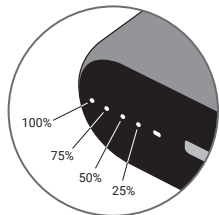

Powerbank 20000 PD65W+2xQC3.0

Quick guide

420-62

www.sandberg.world

Charge Powerbank

Charge by USB-C

Always-ON-Mode

NOTE: The powerbank will turn off after 2 hours if no device is connected, or if a device consuming below 60 mA is connected.