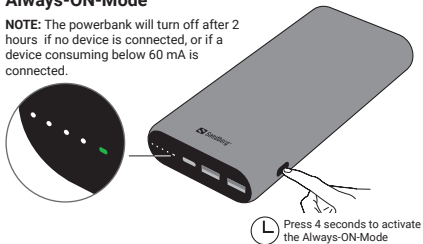

Powerbank 20000 PD65W+2xQC3.0

Quick guide

420-62

www.sandberg.world

Charge Powerbank

Charge by USB-C

Always-ON-Mode

NOTE: The powerbank will turn off after 2 hours if no device is connected, or if a device consuming below 60 mA is connected.