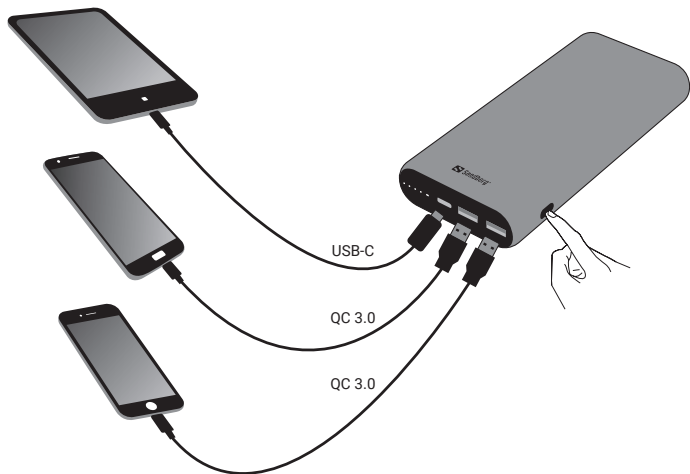

Charge devices